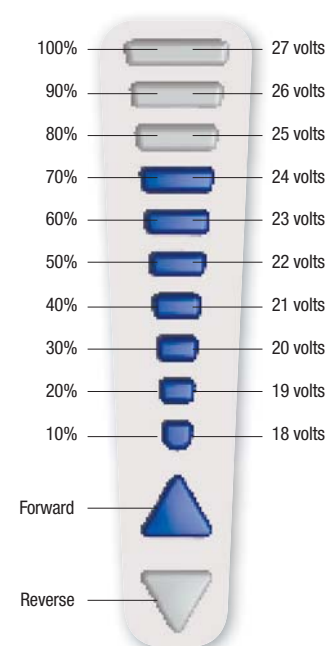

NEVER GET STRANDED WITH THE BLUVIS™ FUNCTION DISPLAY.

BluVis shows direction, precise speed settings and 10 levels of battery voltage when turned off. (BluVis 24-volt motor example shown below.)