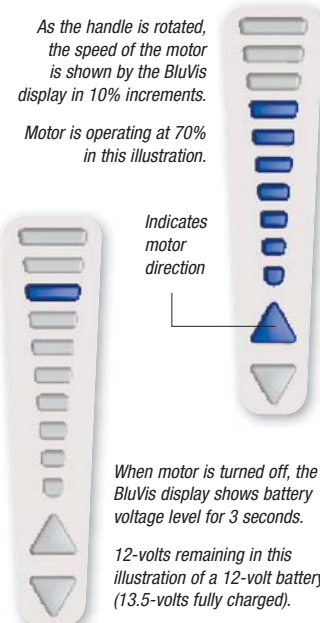

NEVER GET STRANDED WITH THE BLUVIS™ FUNCTION DISPLAY.

BluVis shows direction, precise speed settings and 10 levels of battery voltage when turned off. (BluVis 24-volt motor example shown below.)